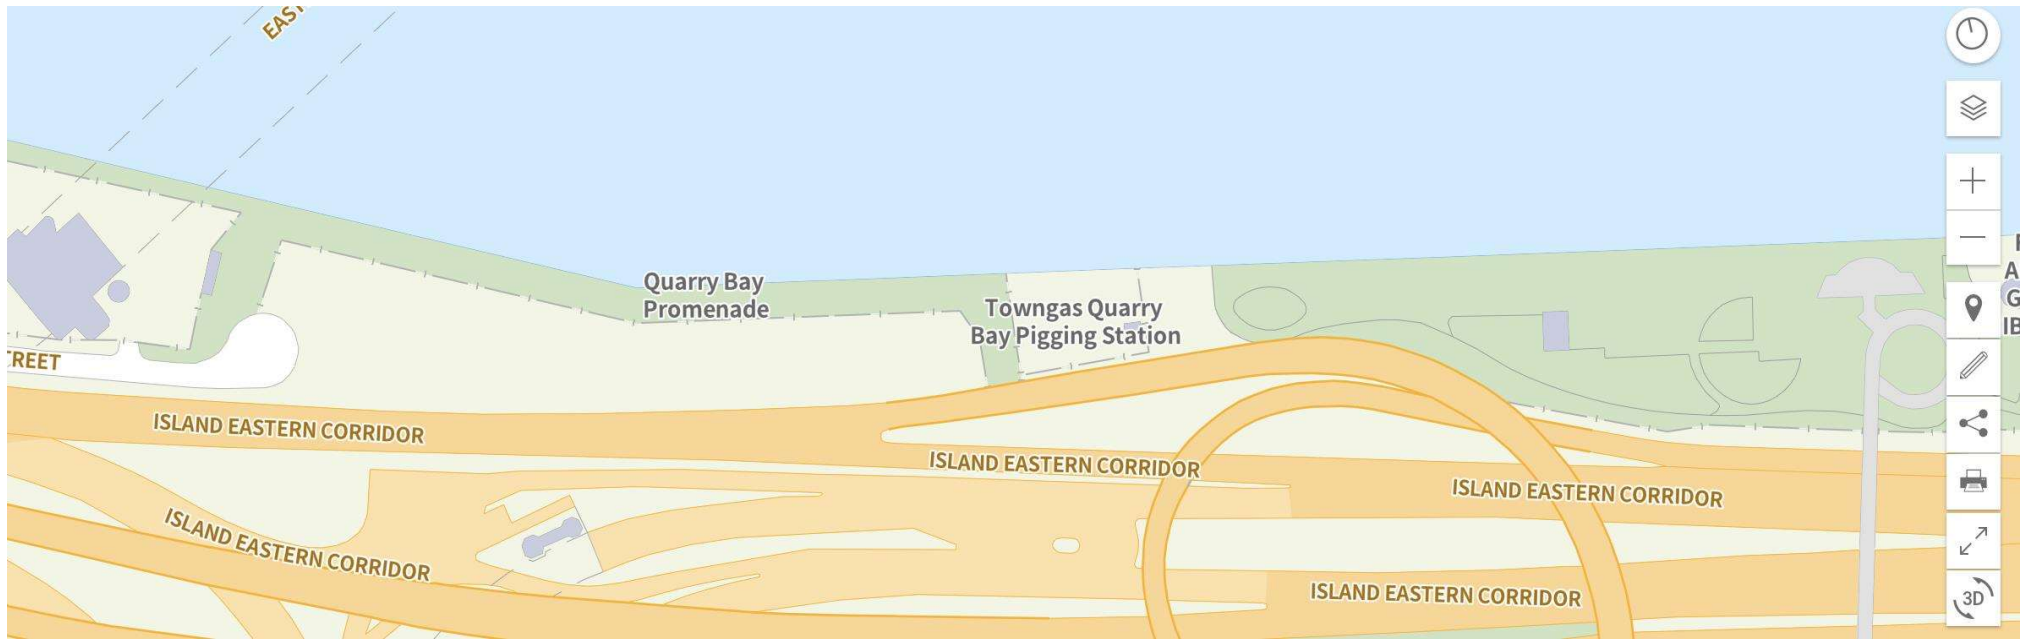

Ma On Shan Promenade

Association Shun Yeung Primary School

Po Leung Kuk Riverain Primary School

Po Leung Kuk Riverain Primary School

Horizon Suite Hotel

ON CHUN STREET

Marbella

Tower 1

Tower 2

Ma On Shan Promenade

Ma On Shan 4

Kwun Tong 1

Kwun Tong 2

Quarry Bay 2

40 m