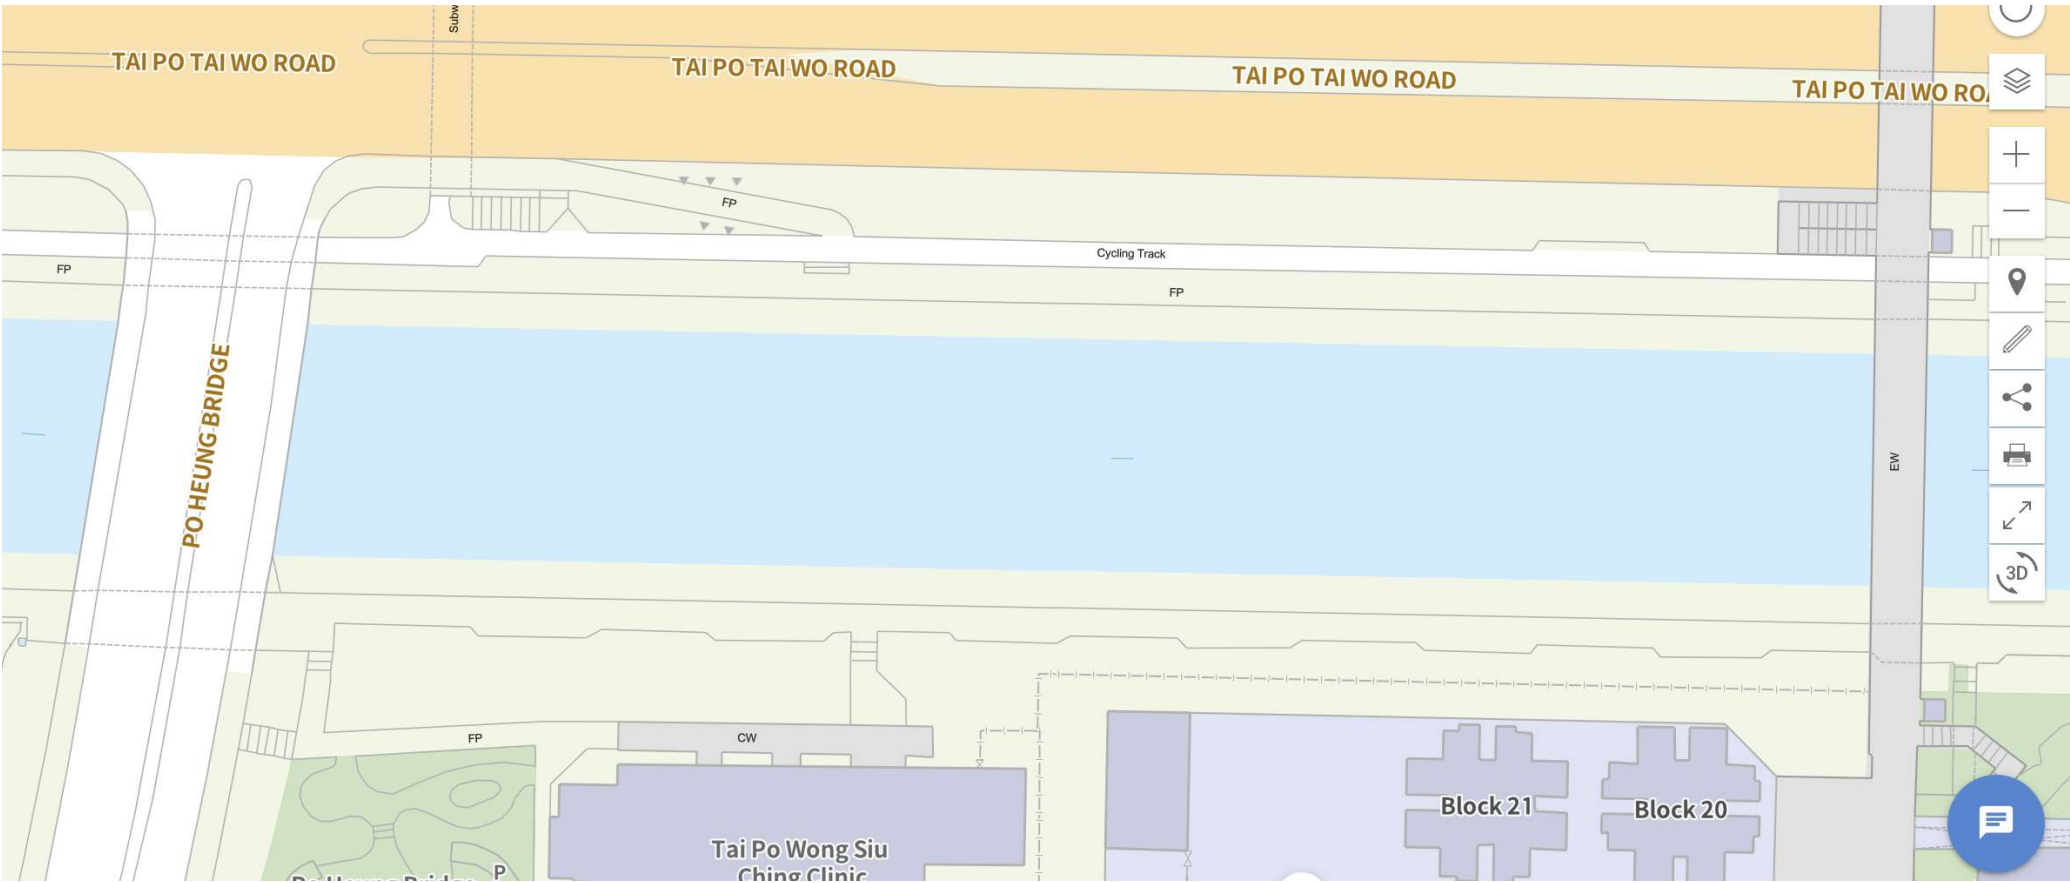

Sha tin 1

Tai Po 1

Open3Dhk

100 m

Lam Tsuen River 1

Ma On Shan 2

Ma On Shan Swimming Pool

Sitting-out Area

Ma On Shan Promenade

Association Shun Yeung Primary School

Po Leung Kuk Riverain Primary School

Po Leung Kuk Riverain Primary School

Horizon Suite Hotel

ON CHUN STREET

Marbella

Tower 1

Tower 2

Ma On Shan Promenade

Ma On Shan 4

Kwun Tong 1

Kwun Tong 2

Quarry Bay 2

40 m