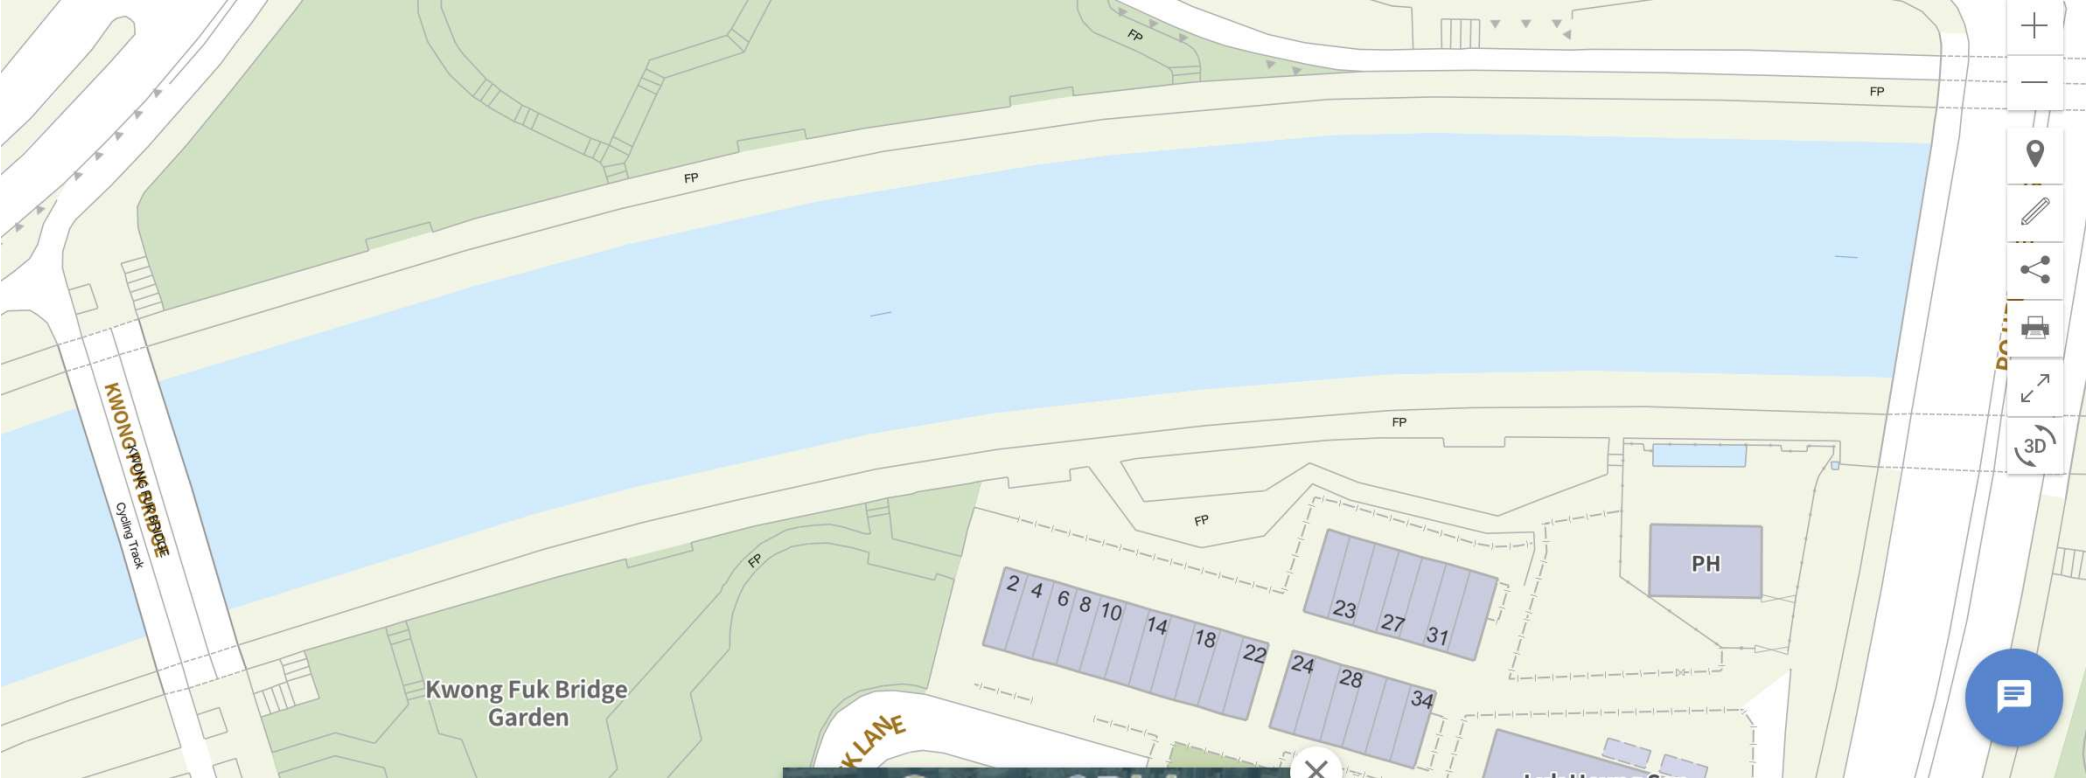

Sha tin 1

Tai Po 1

Open3Dhk

100 m

Lam Tsuen River 1

Ma On Shan 2

Ma On Shan Swimming Pool

Sitting-out Area

Ma On Shan Promenade

Association Shun Yeung Primary School

Po Leung Kuk Riverain Primary School

Po Leung Kuk Riverain Primary School

Horizon Suite Hotel

ON CHUN STREET

Marbella

Tower 1

Tower 2

Ma On Shan Promenade

Ma On Shan 4

Kwun Tong 1

Kwun Tong 2

Quarry Bay 2

40 m