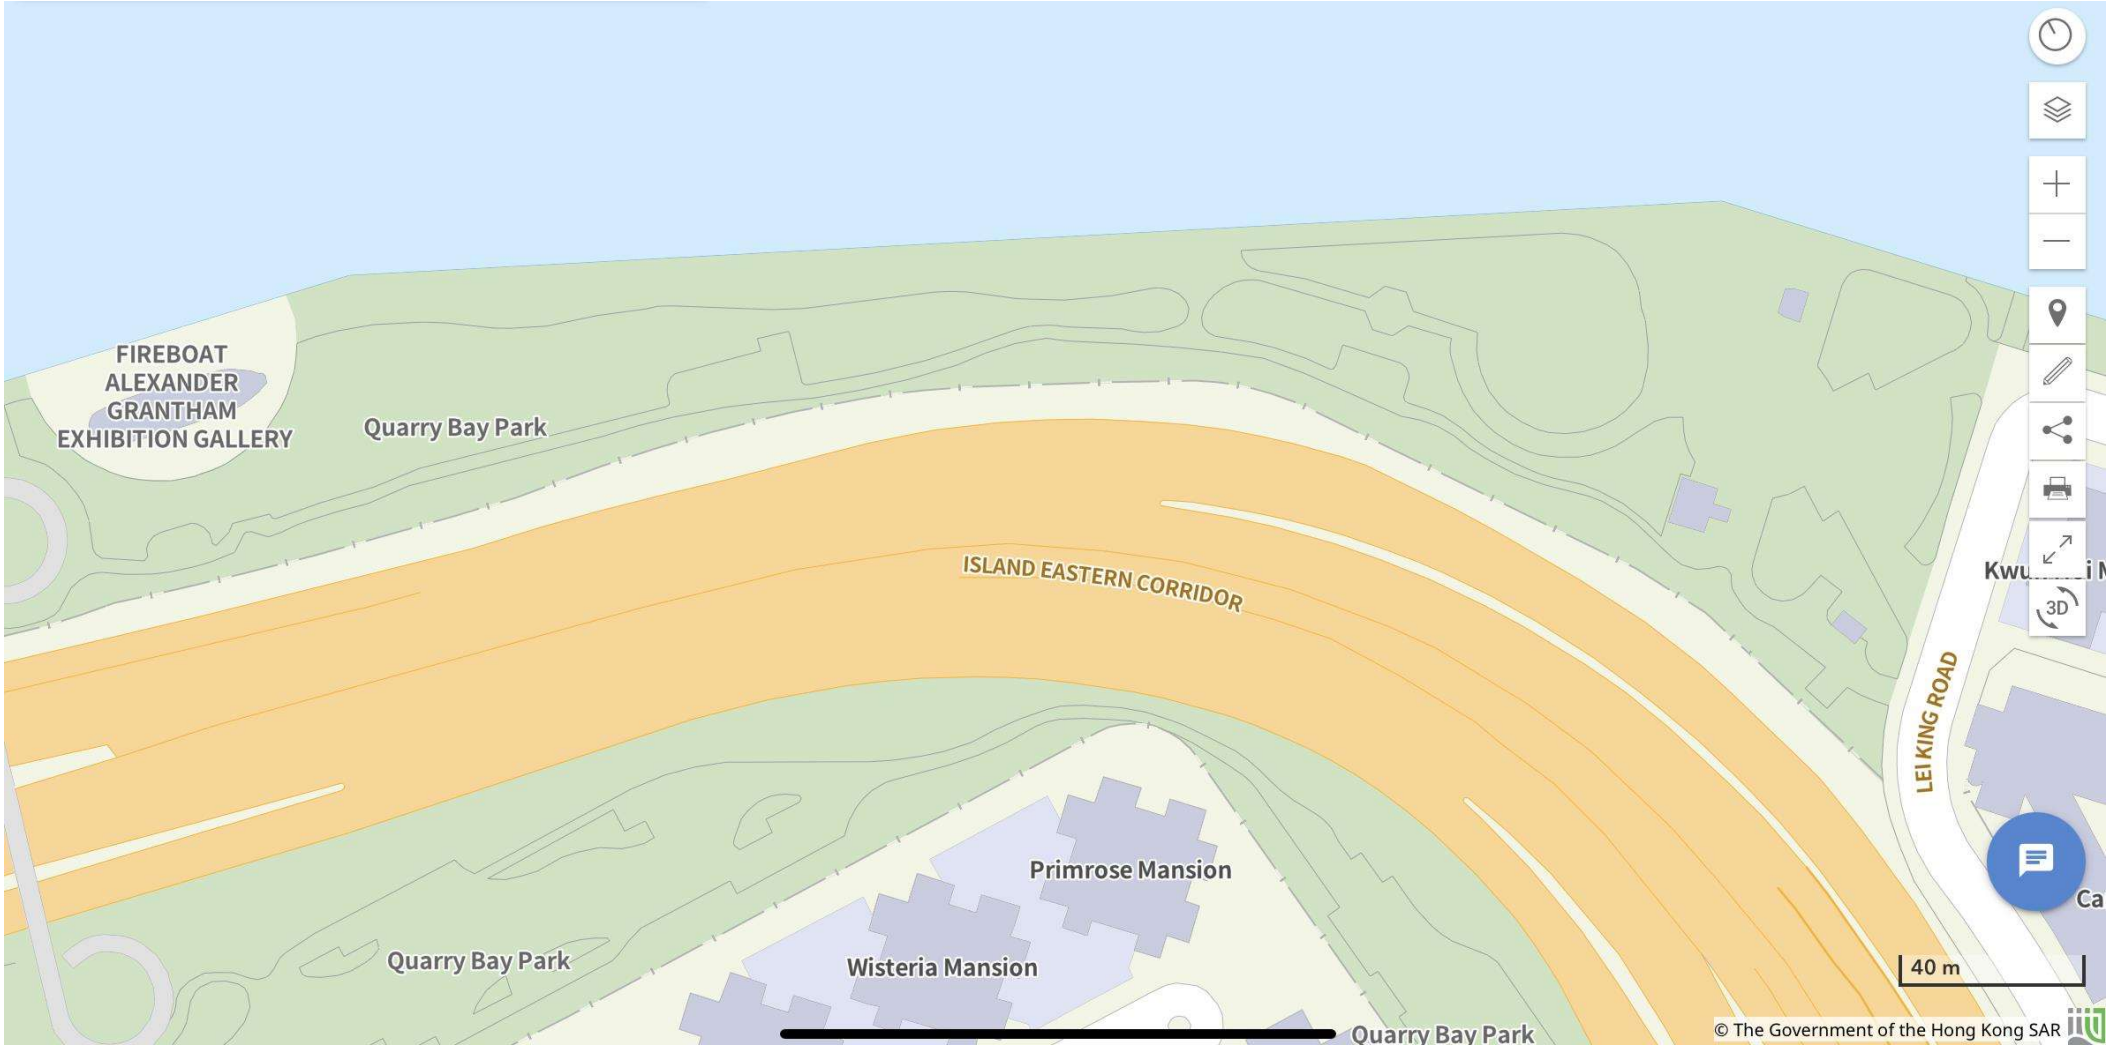

Ma On Shan Promenade

Association Shun Yeung Primary School

Po Leung Kuk Riverain Primary School

Po Leung Kuk Riverain Primary School

Horizon Suite Hotel

ON CHUN STREET

Marbella

Tower 1

Tower 2

Ma On Shan Promenade

Ma On Shan 4

Kwun Tong 1

Kwun Tong 2

Quarry Bay 2

40 m