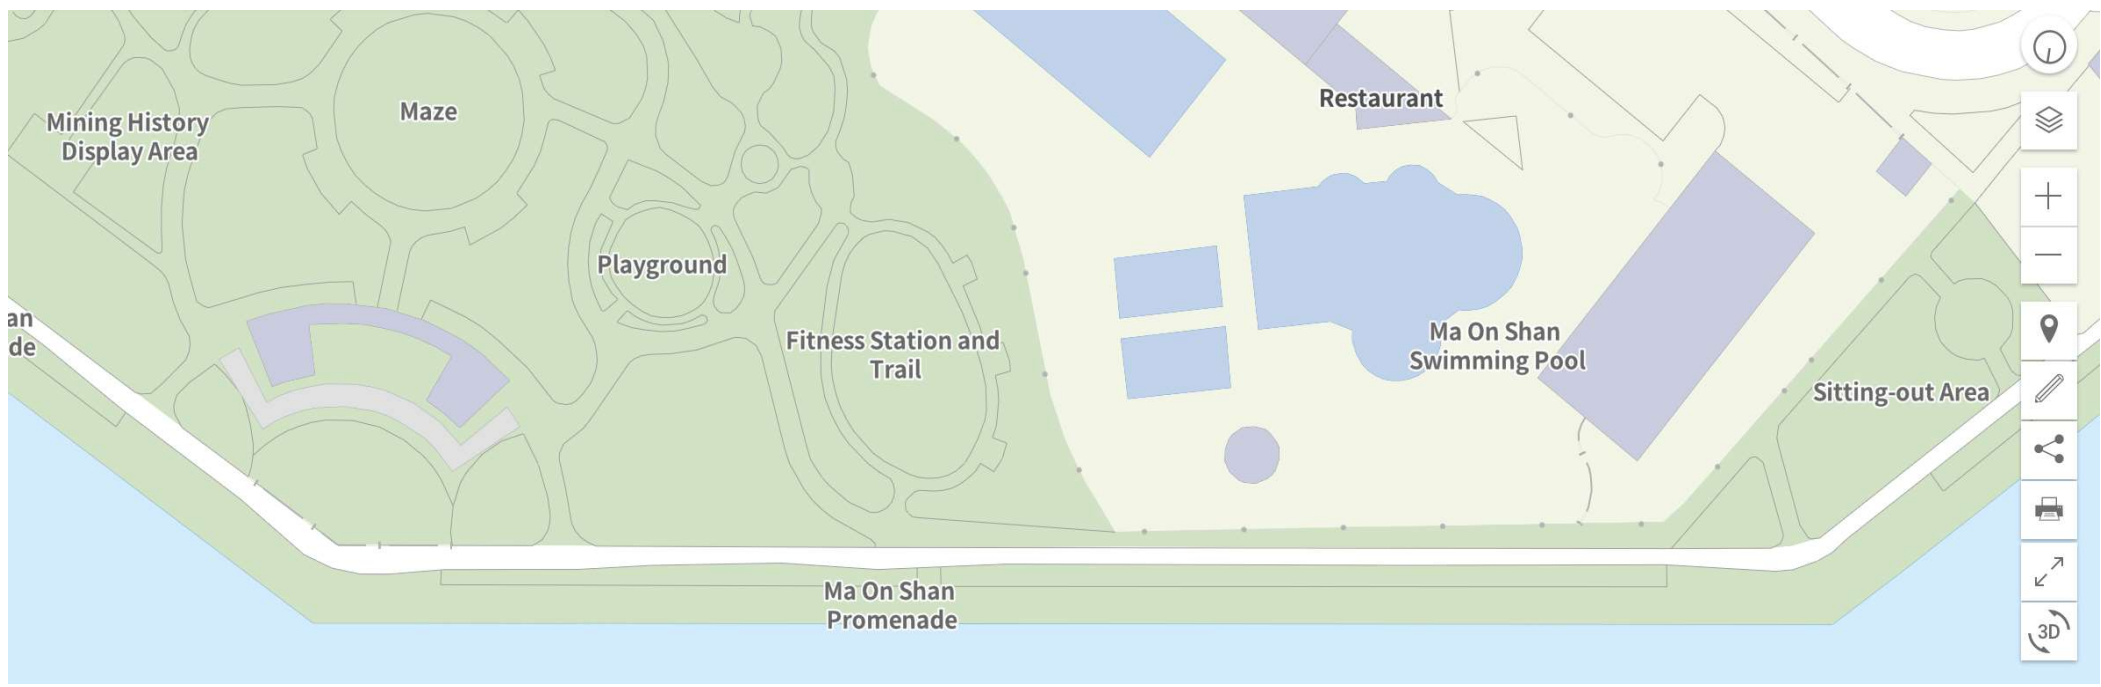

Sha tin 1

Tai Po 1

Open3Dhk

100 m

Lam Tsuen River 1

Ma On Shan 2

Ma On Shan Swimming Pool

Sitting-out Area

Ma On Shan Promenade

Association Shun Yeung Primary School

Po Leung Kuk Riverain Primary School

Po Leung Kuk Riverain Primary School

Horizon Suite Hotel

ON CHUN STREET

Marbella

Tower 1

Tower 2

Ma On Shan Promenade

Ma On Shan 4

Kwun Tong 1

Kwun Tong 2

Quarry Bay 2

40 m