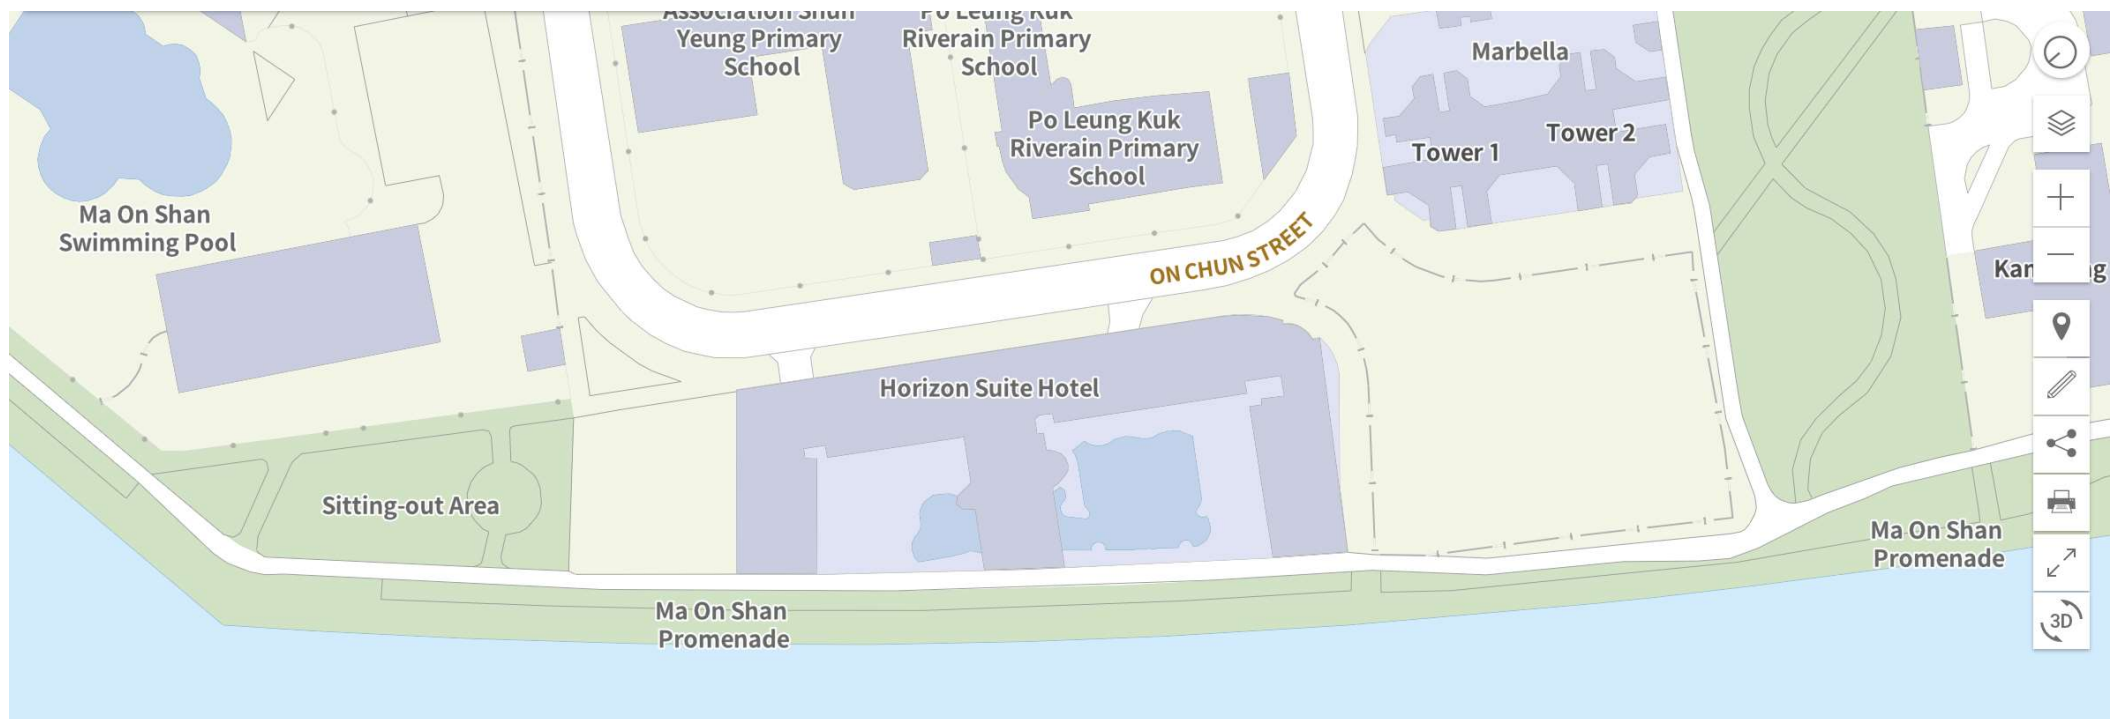

Sha tin 1

Tai Po 1

Open3Dhk

100 m

Lam Tsuen River 1

Ma On Shan 2

Ma On Shan Swimming Pool

Sitting-out Area

Ma On Shan Promenade

Association Shun Yeung Primary School

Po Leung Kuk Riverain Primary School

Po Leung Kuk Riverain Primary School

Horizon Suite Hotel

ON CHUN STREET

Marbella

Tower 1

Tower 2

Ma On Shan Promenade

Ma On Shan 4

Kwun Tong 1

Kwun Tong 2

Quarry Bay 2

40 m