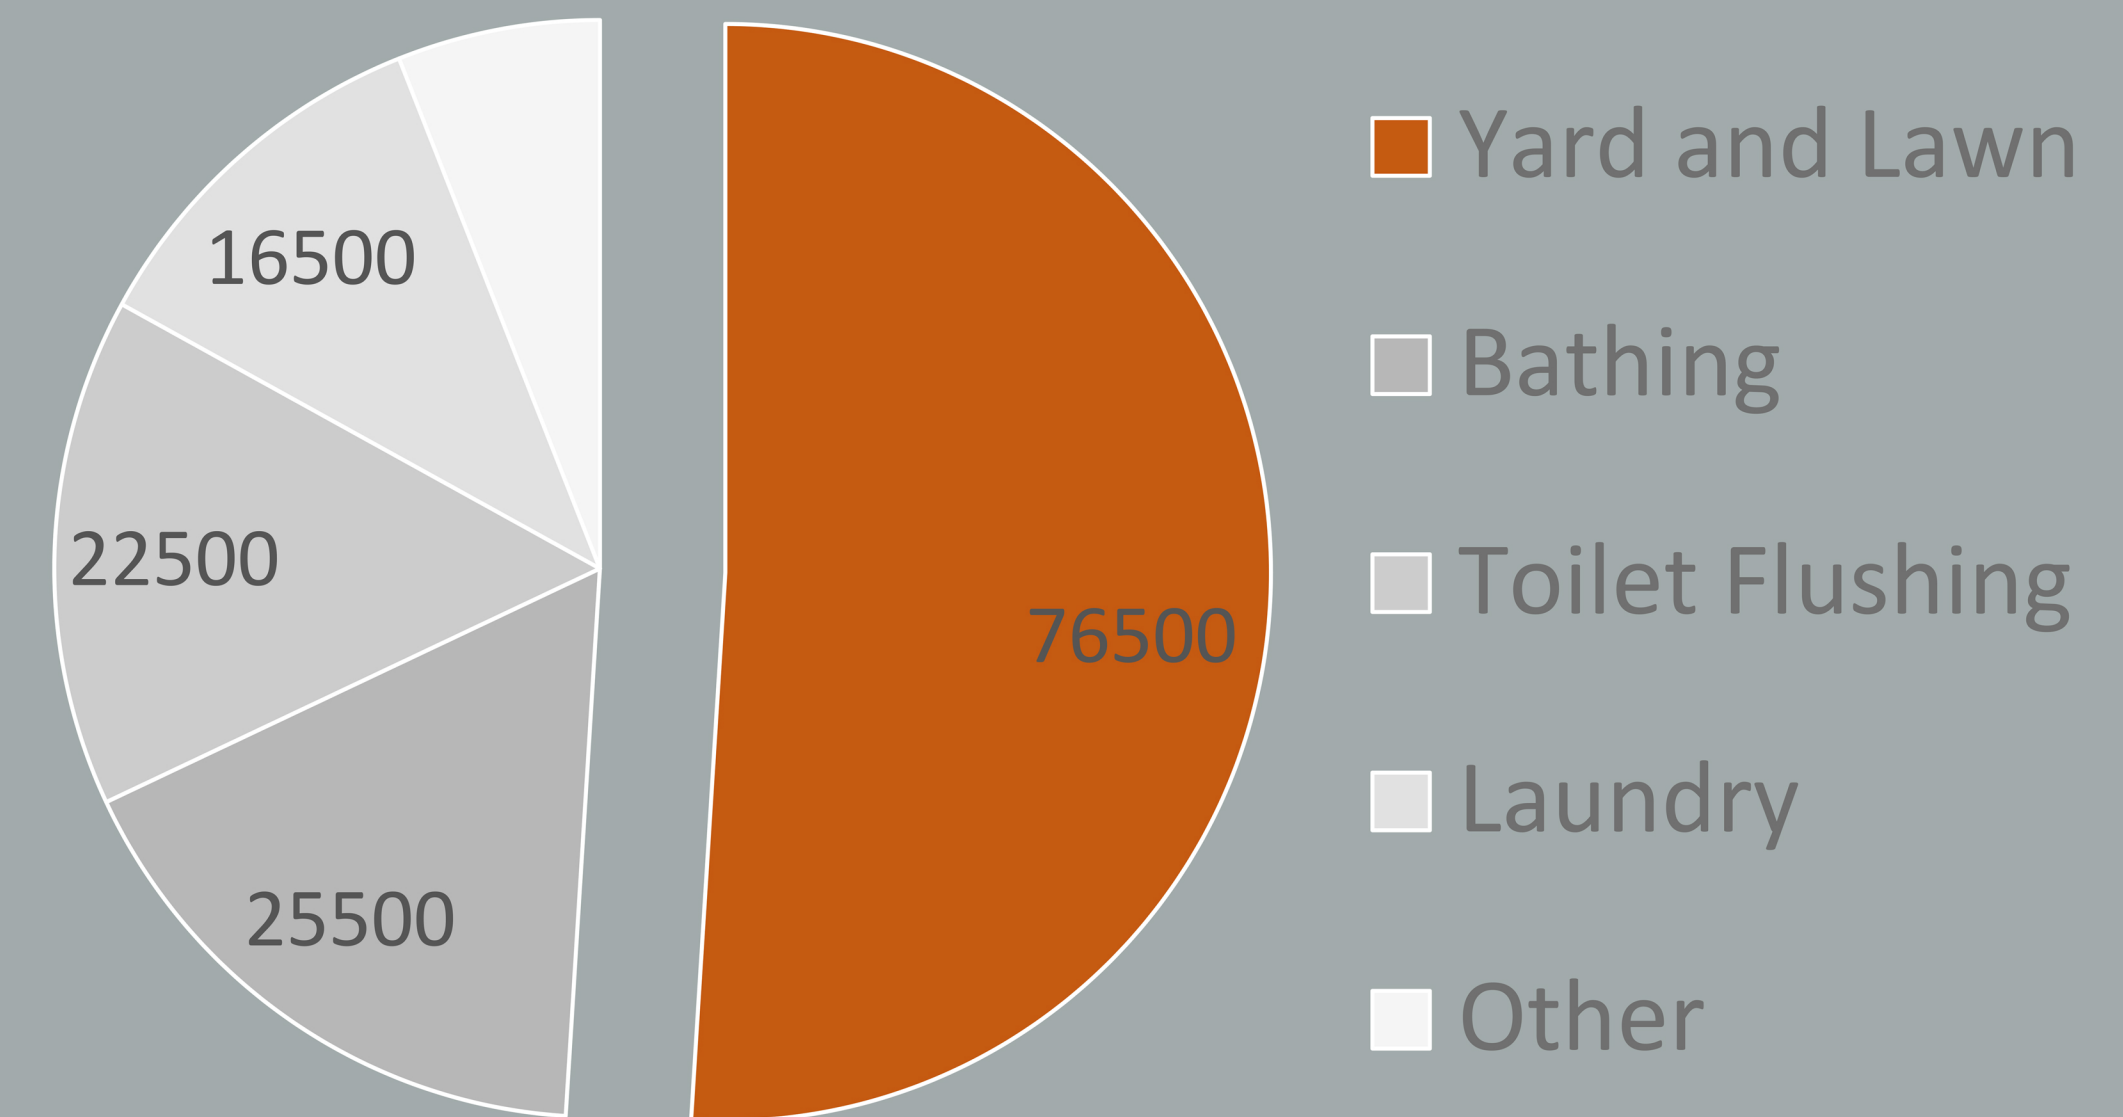

Problem

Los Angeles is experiencing an extreme water shortage and drought.

Causes

-Decreasing snowpack in the mountains

-40% of water for CA is dedicated to agriculture

Impacts

-General lack of water for the people of California

-Ever growing agriculture Industry

Research Analysis

Annual Household Water Use in Gallons

-Landscaping is Responsible for 51% of household water usage

-Roughly 75,000 Gallons annually per home

Implementation

Advertisement Campaign

Awareness

• Make homeowners aware of the solution

Realize Importance

• Let homeowners know why it is a problem

Desire

• Capture their interest in solving the problem

Action