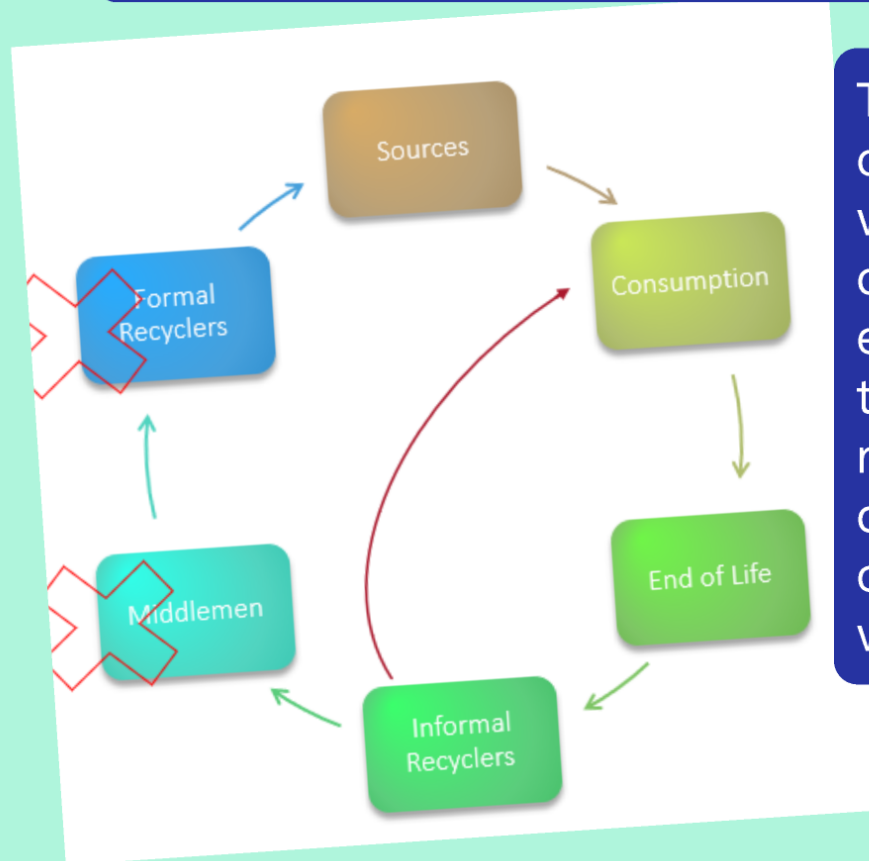

Where does Zimbabwe import electronics from?

Global

China

Major Manufacturers

Local Use

- Buy new or used
- Use daily or semi-regularly
- Repair OR
- Dispose of in domestic trash

Recycling and Repair Goals

This image depicts the cycle of consumption and disposal of e-waste currently in place. The use of middlemen leads to exportation of goods. The goal is to use informal recyclers and repairers to provide useful devices to be sold back to consumers, keeping the value within the country.

Local Use

- Buy new or used
- Use daily or semi-regularly
- Repair OR
- Dispose of in domestic trash

Exportation

Local Use

Exportation

Exporting

- E-waste gets exported from Zimbabwe to Zambia and Tanzania
- Sold to middlemen and brokers
- Value leaves Zimbabwe with the e-waste and devices

Tanzania and Zambia are two countries located in Africa