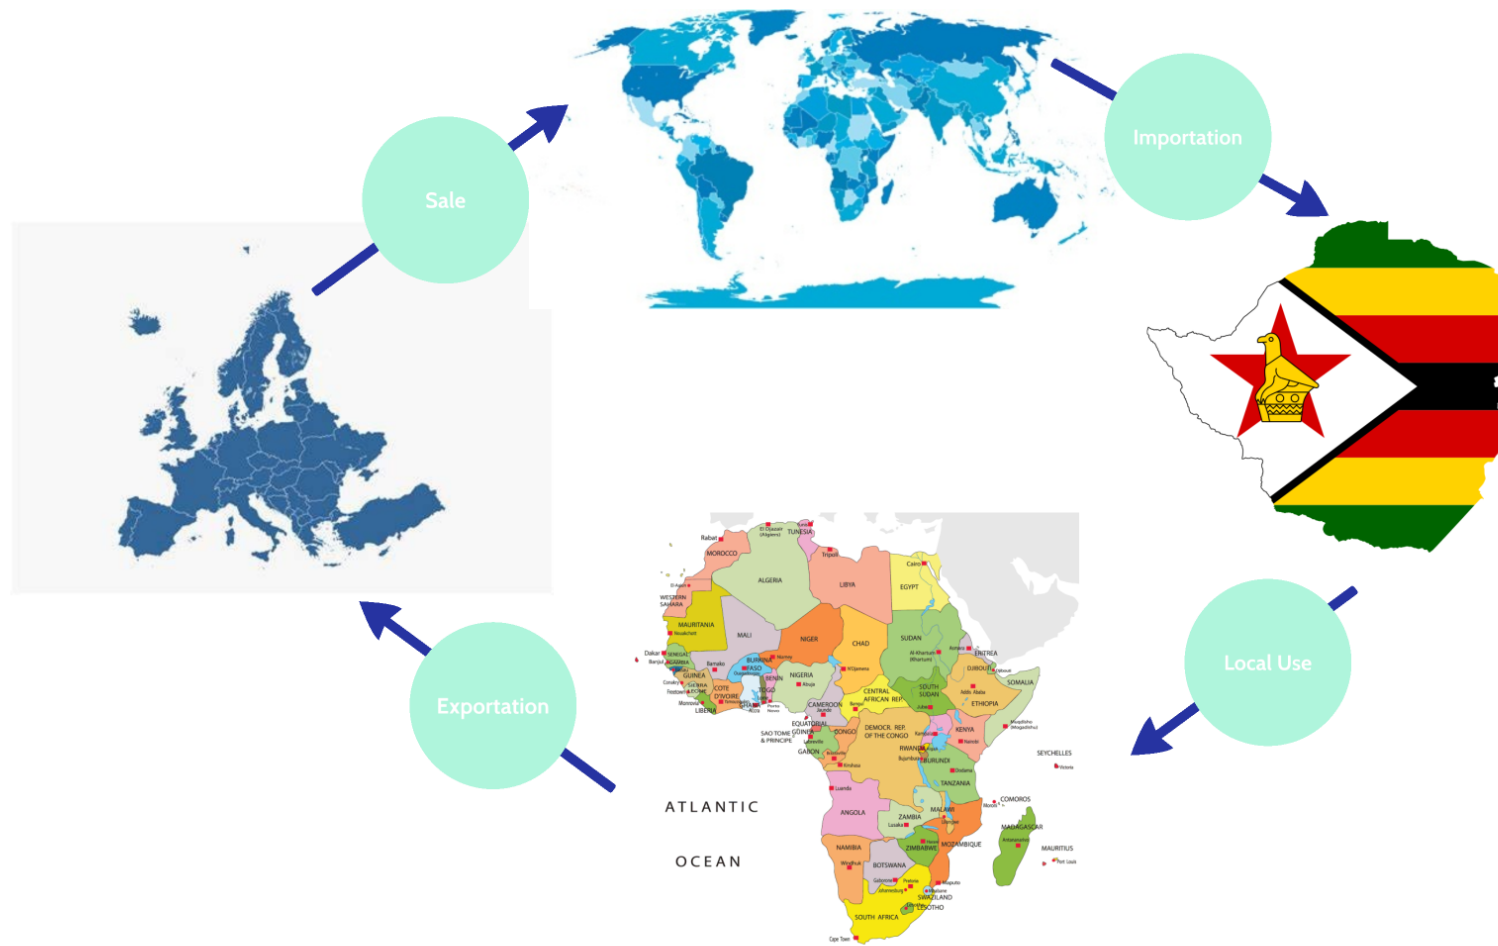

Where does Zimbabwe import electronics from?

Global

China

Major Manufacturers

Local Use

- Buy new or used
- Use daily or semi-regularly
- Repair OR
- Dispose of in domestic trash

Recycling and Repair Goals

This image depicts the cycle of consumption and disposal of e-waste currently in place. The use of middlemen leads to exportation of goods. The goal is to use informal recyclers and repairers to provide useful devices to be sold back to consumers, keeping the value within the country.

Local Use

- Buy new or used
- Use daily or semi-regularly
- Repair OR
- Dispose of in domestic trash

Exportation

Local Use

Exportation

Exporting

- E-waste gets exported from Zimbabwe to Zambia and Tanzania
- Sold to middlemen and brokers
- Value leaves Zimbabwe with the e-waste and devices

Tanzania and Zambia are two countries located in Africa