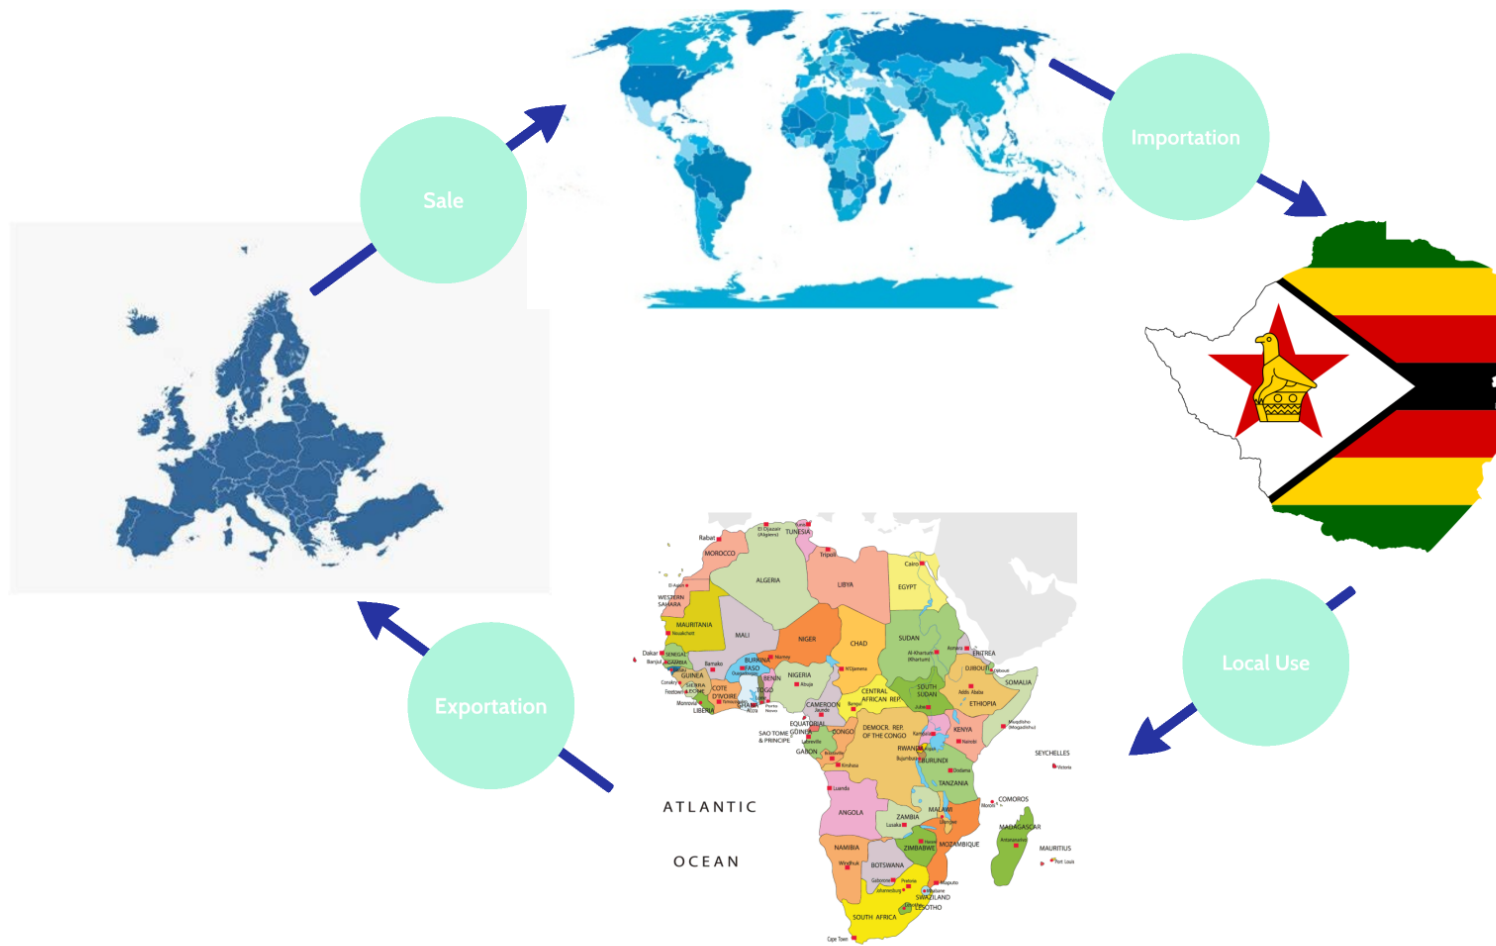

Where does Zimbabwe import electronics from?

Global

China

Major Manufacturers

Local Use

- Buy new or used
- Use daily or semi-regularly
- Repair OR
- Dispose of in domestic trash

Recycling and Repair Goals

This image depicts the cycle of consumption and disposal of e-waste currently in place. The use of middlemen leads to exportation of goods. The goal is to use informal recyclers and repairers to provide useful devices to be sold back to consumers, keeping the value within the country.

Local Use

- Buy new or used
- Use daily or semi-regularly
- Repair OR
- Dispose of in domestic trash

Exportation

Local Use

Exportation

Exporting

- E-waste gets exported from Zimbabwe to Zambia and Tanzania
- Sold to middlemen and brokers
- Value leaves Zimbabwe with the e-waste and devices

Tanzania and Zambia are two countries located in Africa