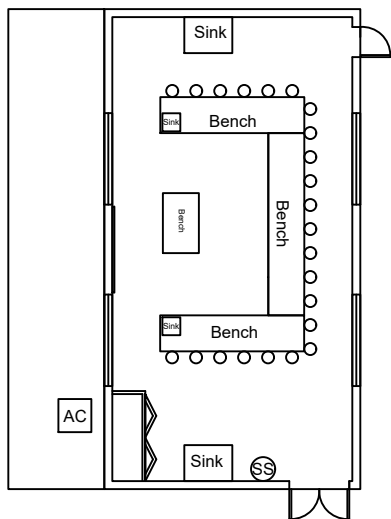

Year 1

Year 2

Year 3

Year 4

Year 5

KEY	
Ⓢ	Smoke Detector
○	Sprinkler Head

KEY	
	Pull Station
	Emergency Lighting
	Speaker Strobe
	Exit Sign