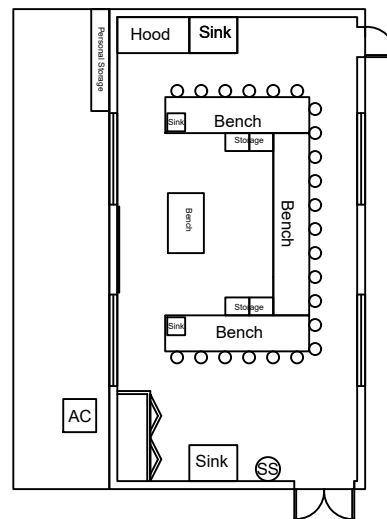

Year 1

Year 2

Year 3

Year 4

Year 5

KEY	
Ⓢ	Smoke Detector
○	Sprinkler Head

KEY	
	Pull Station
	Emergency Lighting
	Speaker Strobe
	Exit Sign