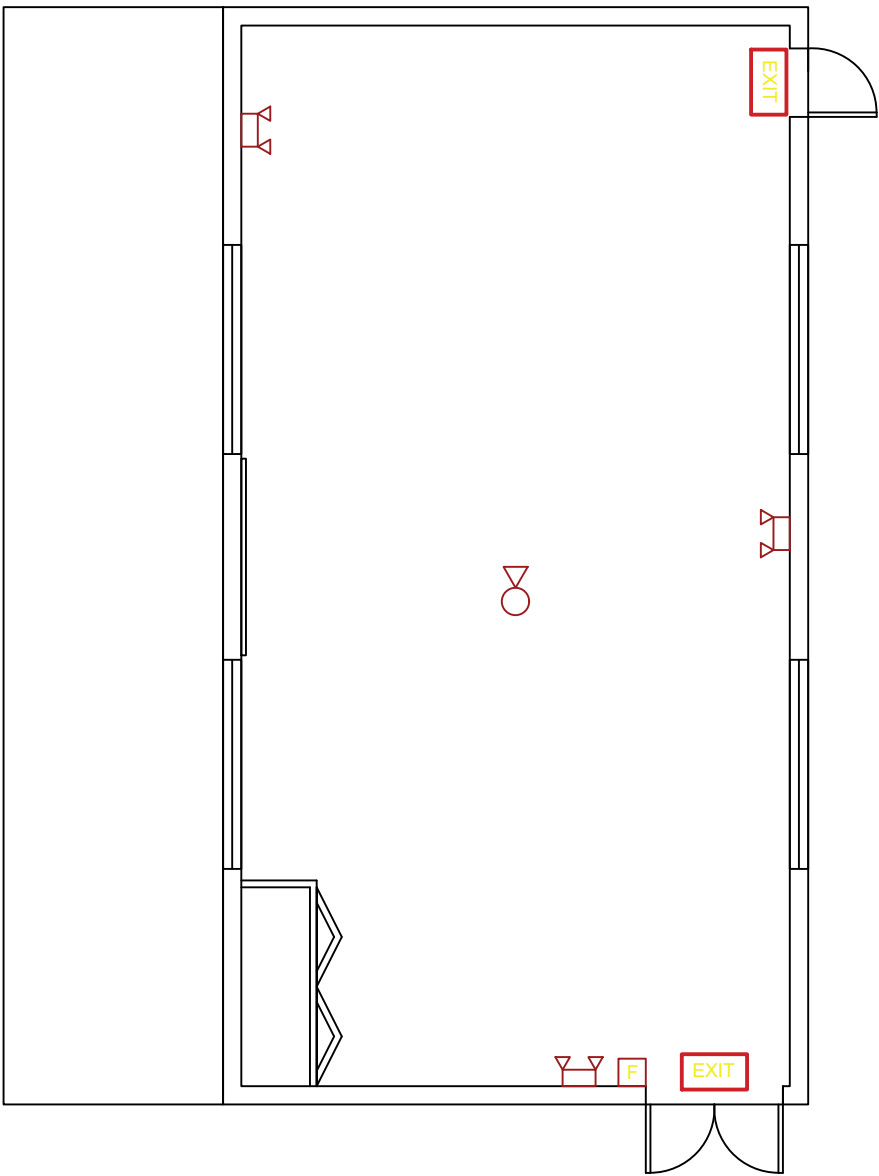

Year 1

Year 2

Year 3

Year 4

Year 5

KEY	
Ⓢ	Smoke Detector
○	Sprinkler Head

KEY	
	Pull Station
	Emergency Lighting
	Speaker Strobe
	Exit Sign