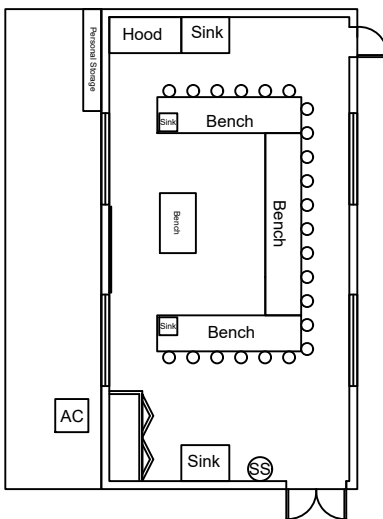

Year 1

Year 2

Year 3

Year 4

Year 5

KEY	
Ⓢ	Smoke Detector
○	Sprinkler Head

KEY	
	Pull Station
	Emergency Lighting
	Speaker Strobe
	Exit Sign