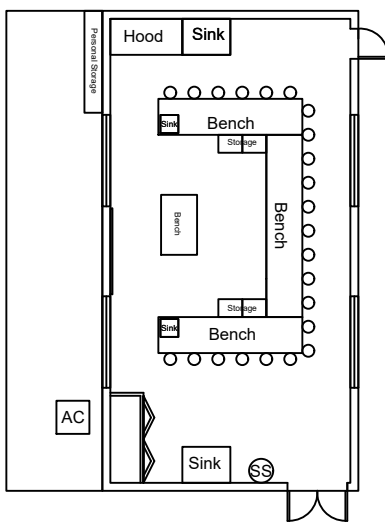

Year 1

Year 2

Year 3

Year 4

Year 5

KEY	
Ⓢ	Smoke Detector
○	Sprinkler Head

KEY	
	Pull Station
	Emergency Lighting
	Speaker Strobe
	Exit Sign