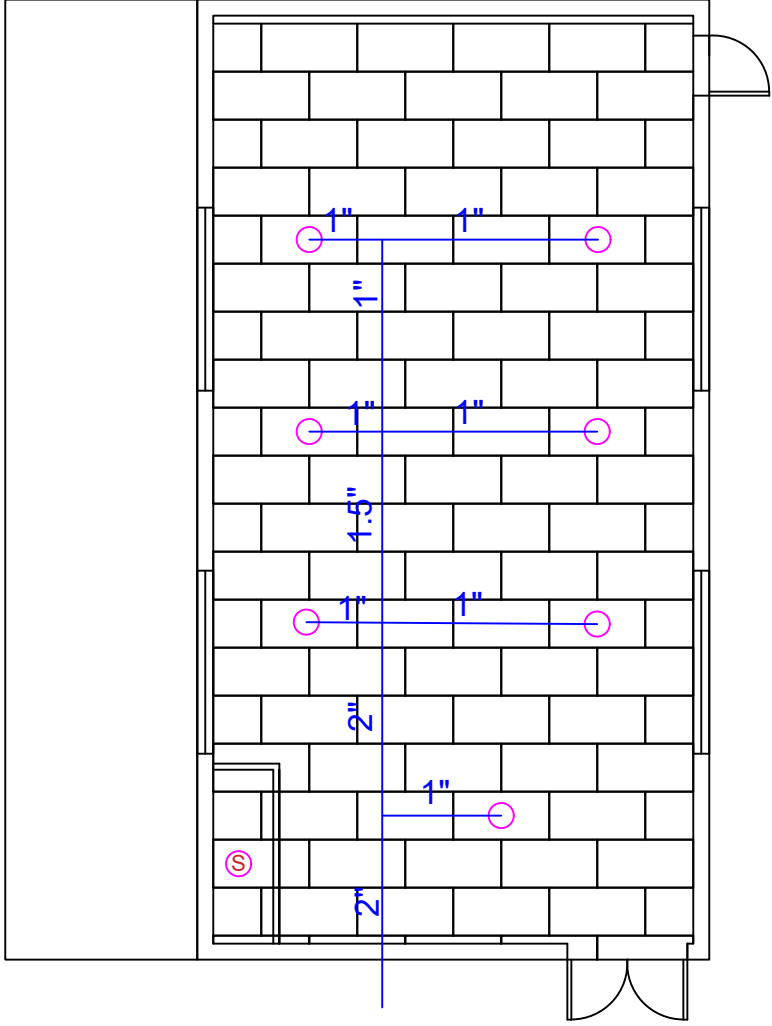

Year 1

Year 2

Year 3

Year 4

Year 5

KEY	
Ⓢ	Smoke Detector
○	Sprinkler Head

KEY	
	Pull Station
	Emergency Lighting
	Speaker Strobe
	Exit Sign