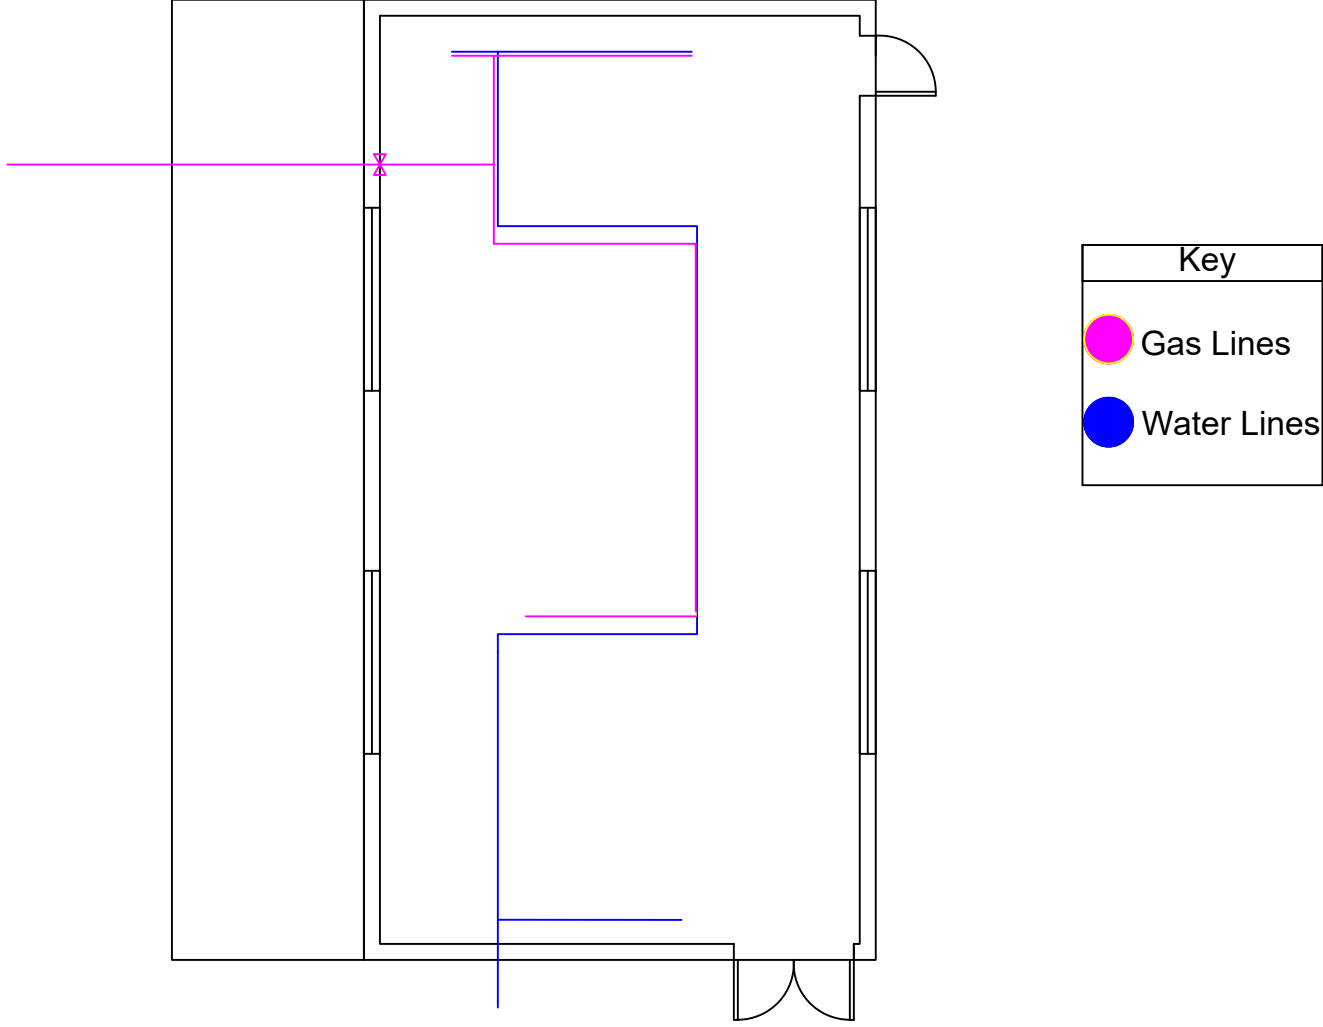

Year 1

Year 2

Year 3

Year 4

Year 5

KEY	
Ⓢ	Smoke Detector
○	Sprinkler Head

KEY	
	Pull Station
	Emergency Lighting
	Speaker Strobe
	Exit Sign