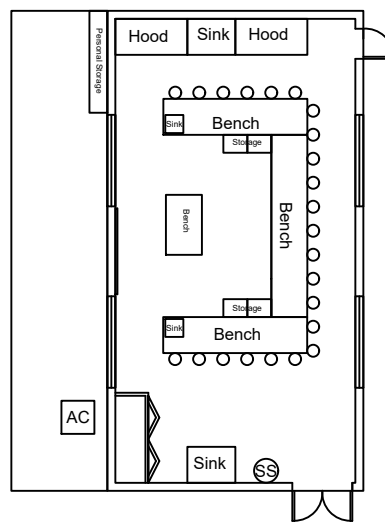

Year 1

Year 2

Year 3

Year 4

Year 5

KEY	
Ⓢ	Smoke Detector
○	Sprinkler Head

KEY	
	Pull Station
	Emergency Lighting
	Speaker Strobe
	Exit Sign