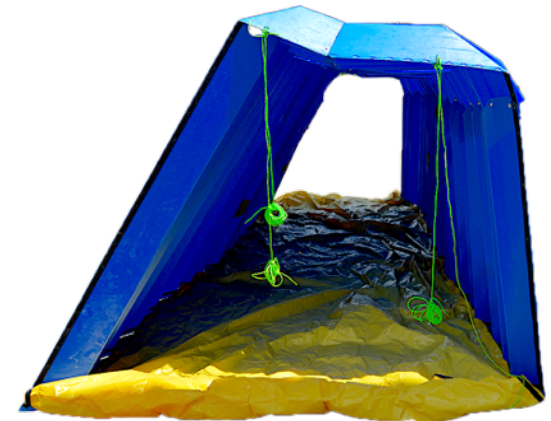

## What is an Origami Shelter?

An extremely versatile shelter for sleeping anywhere, trekking, green houses, special events, and much more!

Rainwater collection

Shelter locked to ground