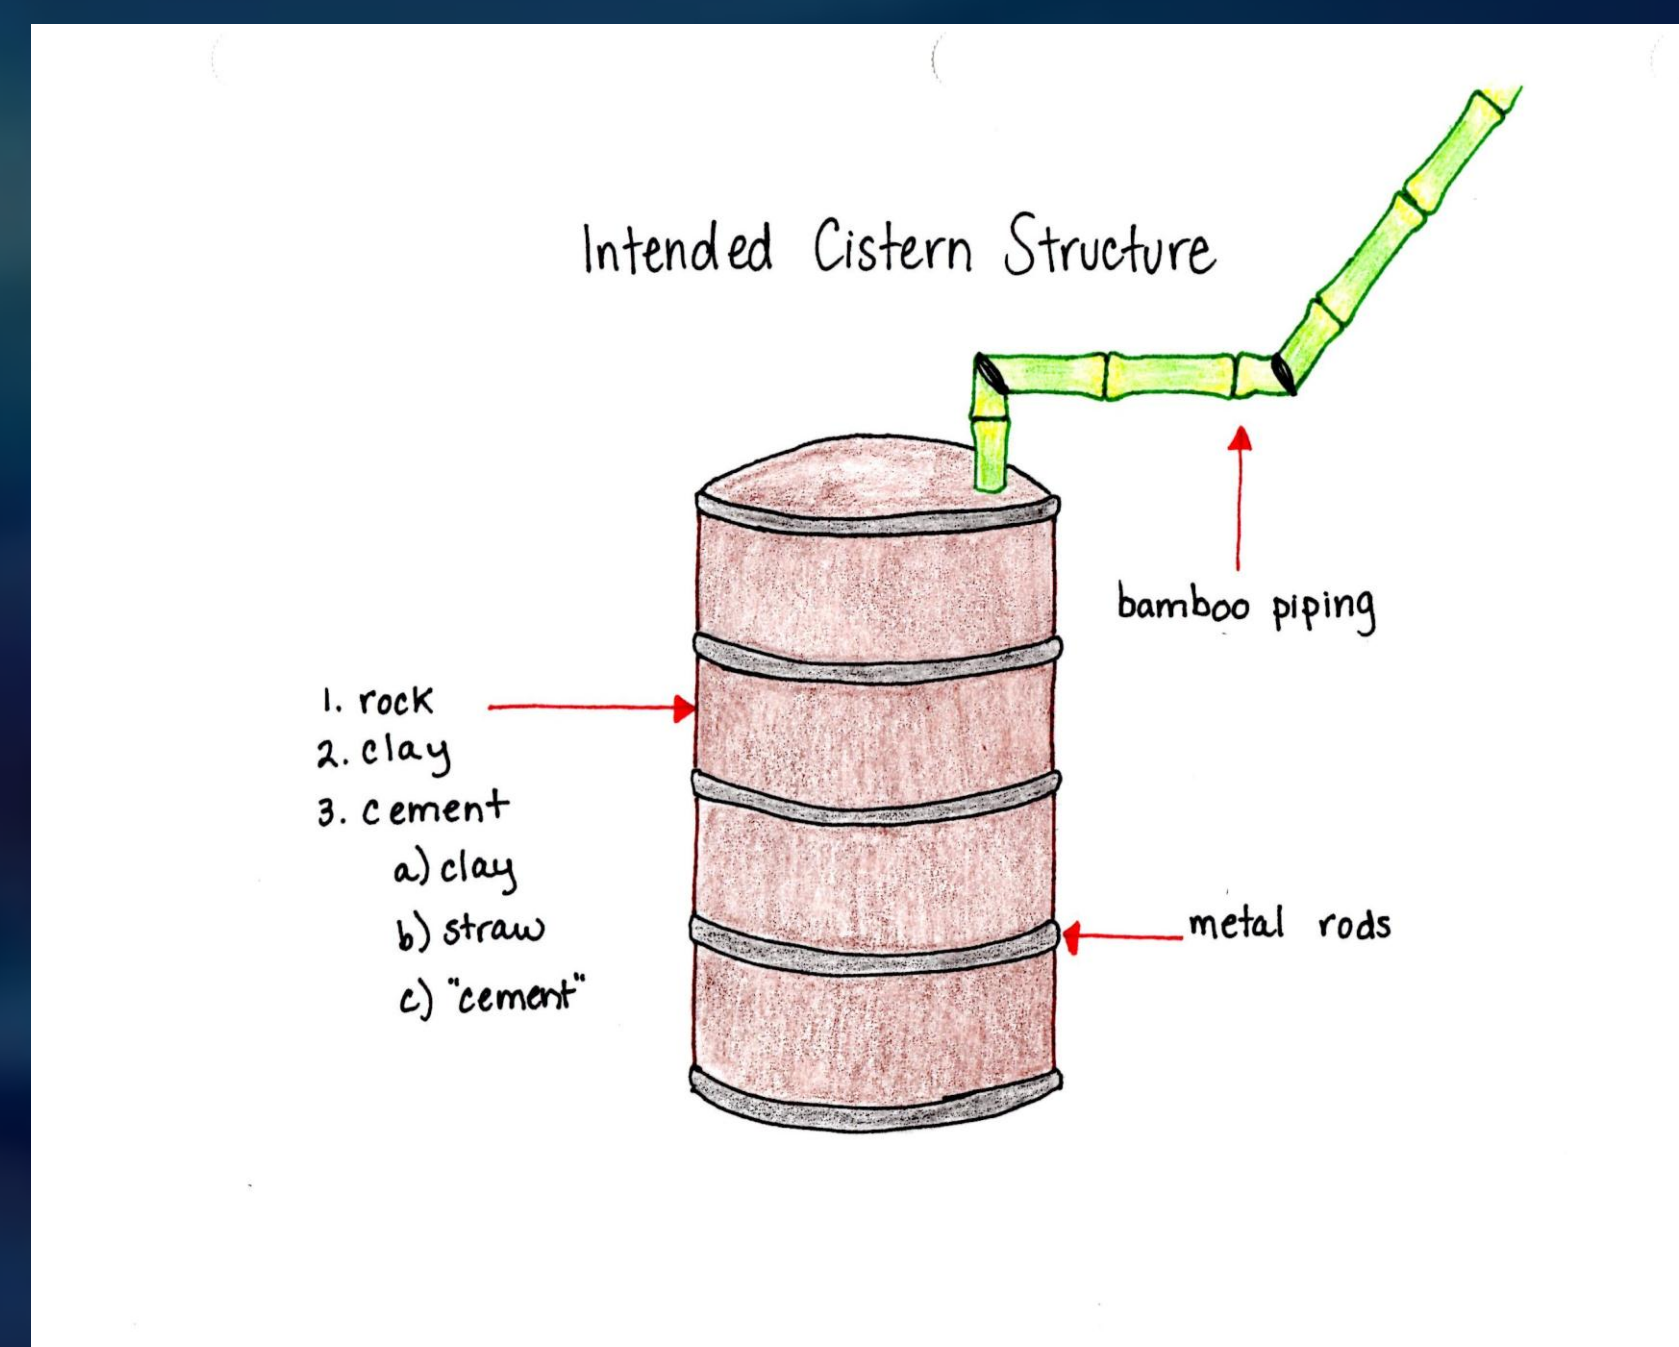

Rehydrating Matenwa: Water Restoration & Purification

Sarah Brockway (BME), Michelle Brown (BME), Cameron Mills (BBT), Dominic Gonzalez (ECE), Andrew Lamb (BME)
Advisors: Jill Rulfs (Biology), Helen Vassallo (Management)

Background

- Haiti is a place where millions of people are forced to live without water.
- Matenwa is a very remote part of Haiti where citizens have to travel long distances and risk great injury, even death, in order to find water.
- After the earthquake of January 12, 2010, the status of Haiti's water got even worse.

Need

- To provide the people of Matenwa, Haiti with water availability and to prevent the spread of waterborne diseases.

Cistern Layout Map

Special Thanks to:

- Vestergarrd Frandsen Inc. (Arlington, VA 22201)
- WPI ATC support center
- Zoe Wolf (Northeastern University)
- Jill Rulfs & Helen Vassallo

Methods/Process

- •Water Catchment: Bamboo/ gravity piping; creating gutter systems in homes; Inverted roof catchment system.
- •Cistern Construction: Using resources found in Matenwa, cisterns will be constructed to store the water.
- •Filtration: Preventing water borne illnesses through the "LifeStraw" method.