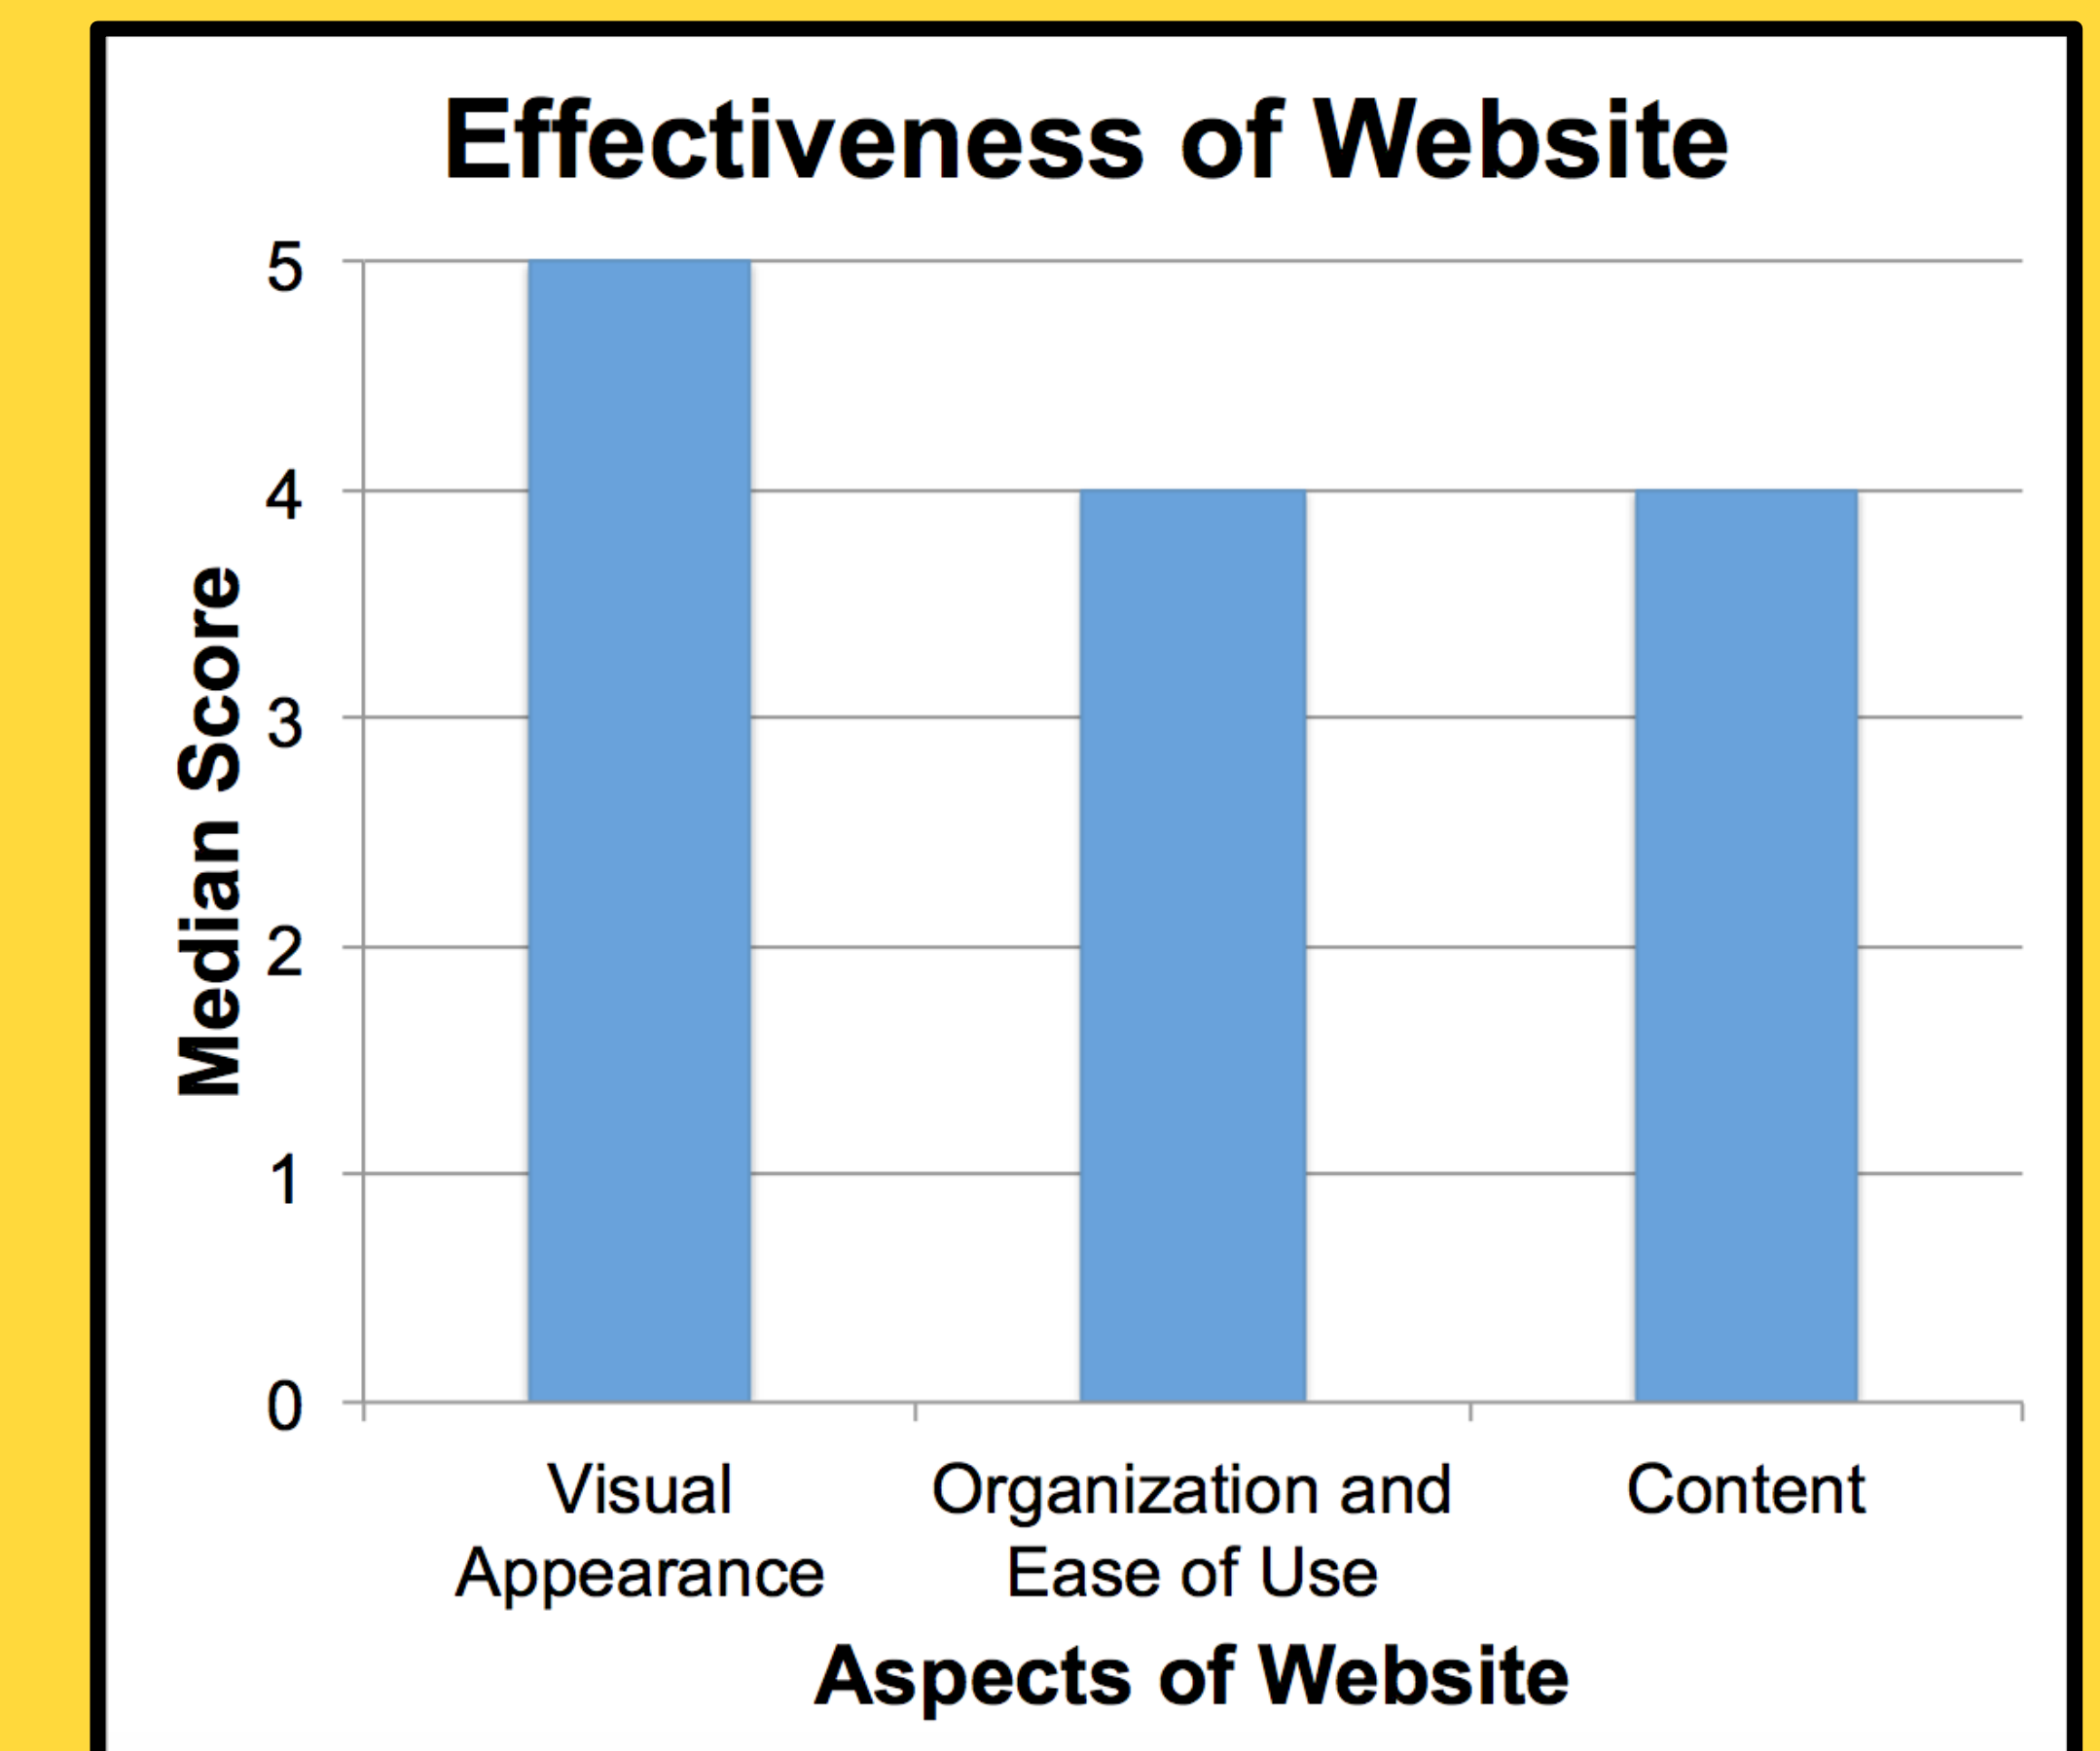

Assessment

- Aspects of website rated on a scale from 1 (strongly disagree) to 5 (strongly agree).
- Each aspect was considered successful if the median score was 4 (agree) or above.

Results

- The median score of each aspect of the website was at least a 4.